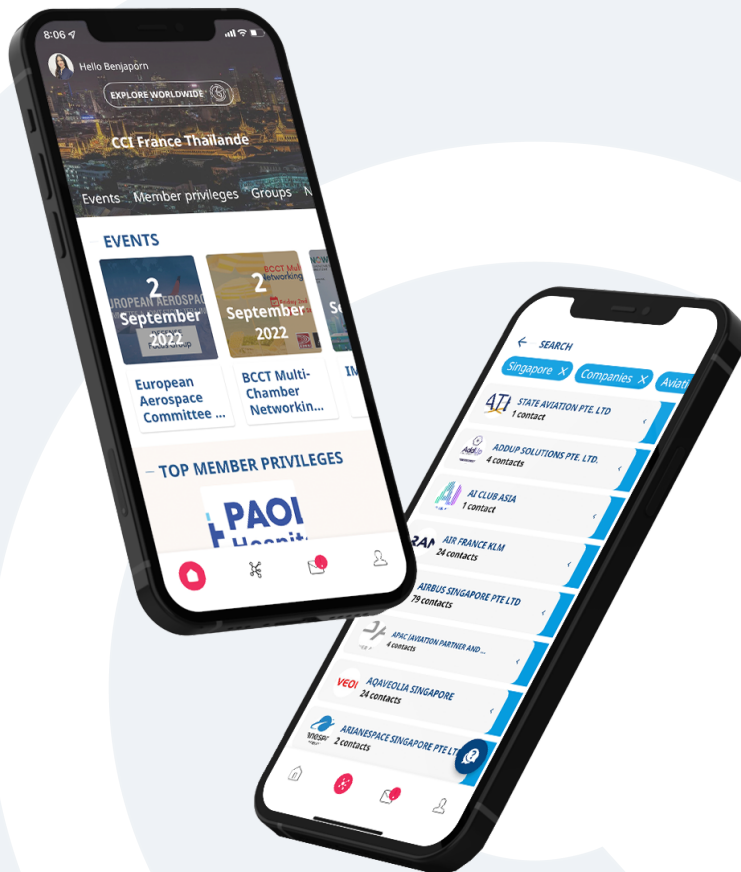

Join the 1st private network of French companies in the world by **CCIFI Connect**

Exclusively available for CCI FI members, CCIFI Connect mobile app has been designed to facilitate networking, display the complete agenda of events organized by our network all over the world, and allow members to benefit from exclusive privileges in many countries!

www.ccifi-connect.com

- Explore the world
- Develop your business
- Meet with expert
- Build new relationships
- Take advantage exclusive offers
- Receive exclusive information
- Keep in touch with the CCIFV
- Keep control of your personal profile